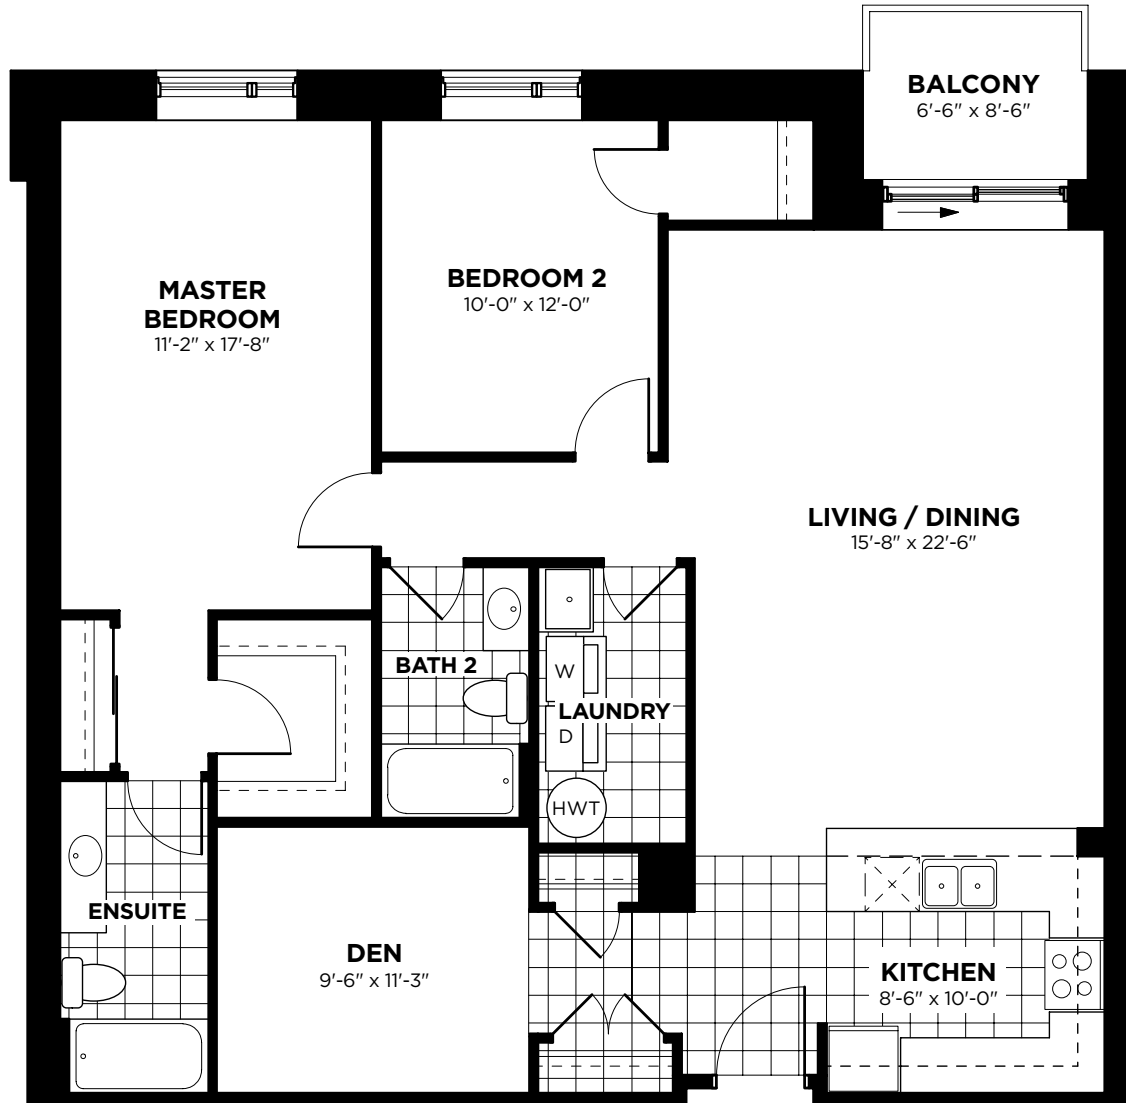

OAK

2B+D
1396 SQ.FT.
1382* SQ.FT.

PLUS
55 SQ.FT. BALCONY

OAK

2B+D
 1396 SQ.FT.
 1382* SQ.FT.
 PLUS
 55 SQ.FT. BALCONY

Bronte West

CONDOMINIUMS

*ALTERNATE LAYOUT

FLOOR 1

FLOORS 2-3

FLOORS 4-6