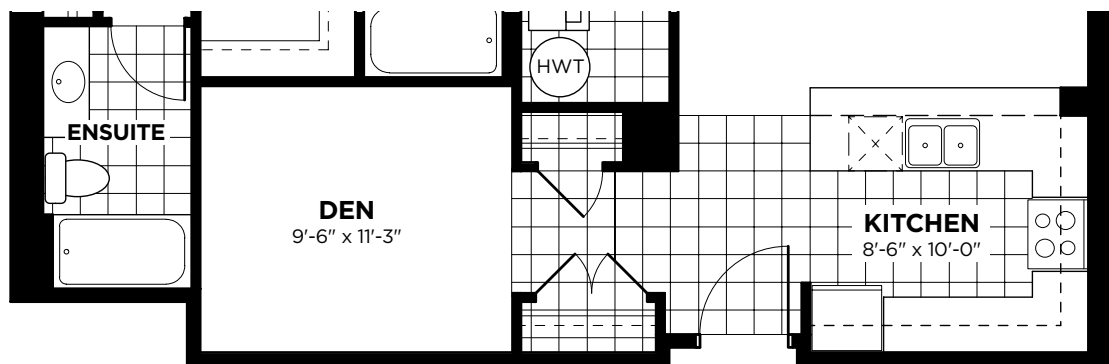

OAK

2B+D
1396 SQ.FT.
1382* SQ.FT.

PLUS
55 SQ.FT. BALCONY

OAK

2B+D
 1396 SQ.FT.
 1382* SQ.FT.
 PLUS
 55 SQ.FT. BALCONY

Bronte West

CONDOMINIUMS

*ALTERNATE LAYOUT

FLOOR 1

FLOORS 2-3

FLOORS 4-6