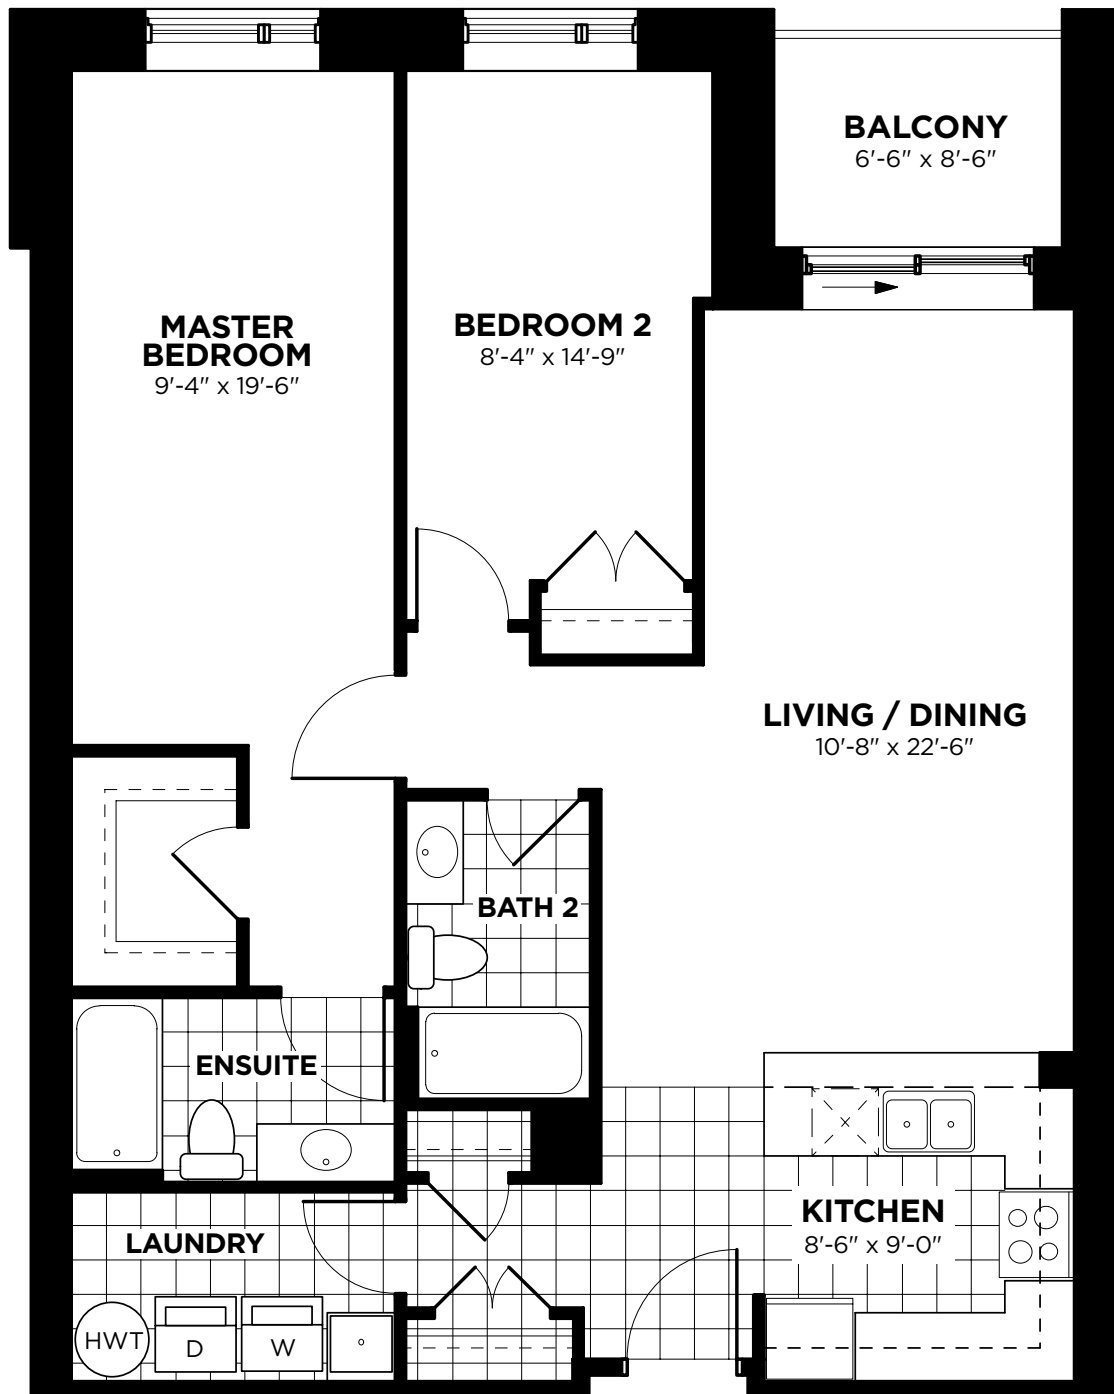

PINE

2B
1153 SQ.FT.
PLUS
55 SQ.FT. BALCONY

PINE

2B
1153 SQ.FT.
PLUS
55 SQ.FT. BALCONY

Bronte West CONDOMINIUMS

FLOORS 2-3

Specifications are subject to change without notice. Actual usable space may vary from stated floor area. All room dimensions shown are approximate. All renderings are artist's concept. E. & O. E.