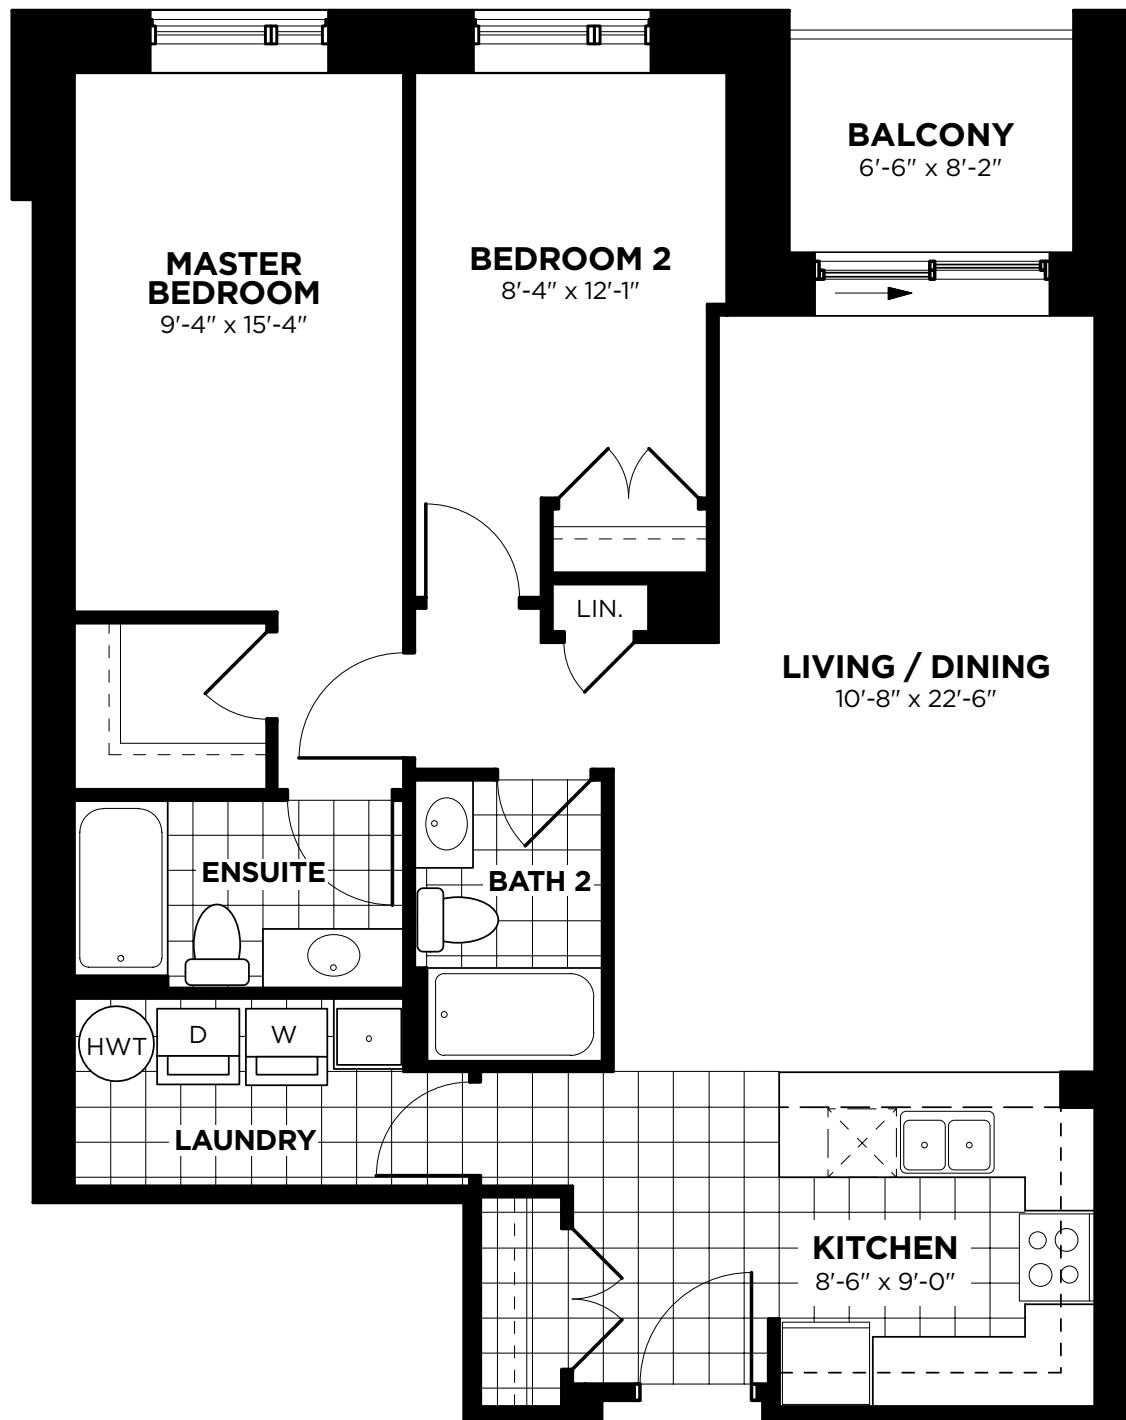

ASPEN

2B
1078 SQ.FT.
PLUS
53 SQ.FT. BALCONY

ASPEN

2B
1078 SQ.FT.
PLUS
53 SQ.FT. BALCONY

Bronte West CONDOMINIUMS

Specifications are subject to change without notice. Actual usable space may vary from stated floor area. All room dimensions shown are approximate. All renderings are artist's concept. E. & O. E.