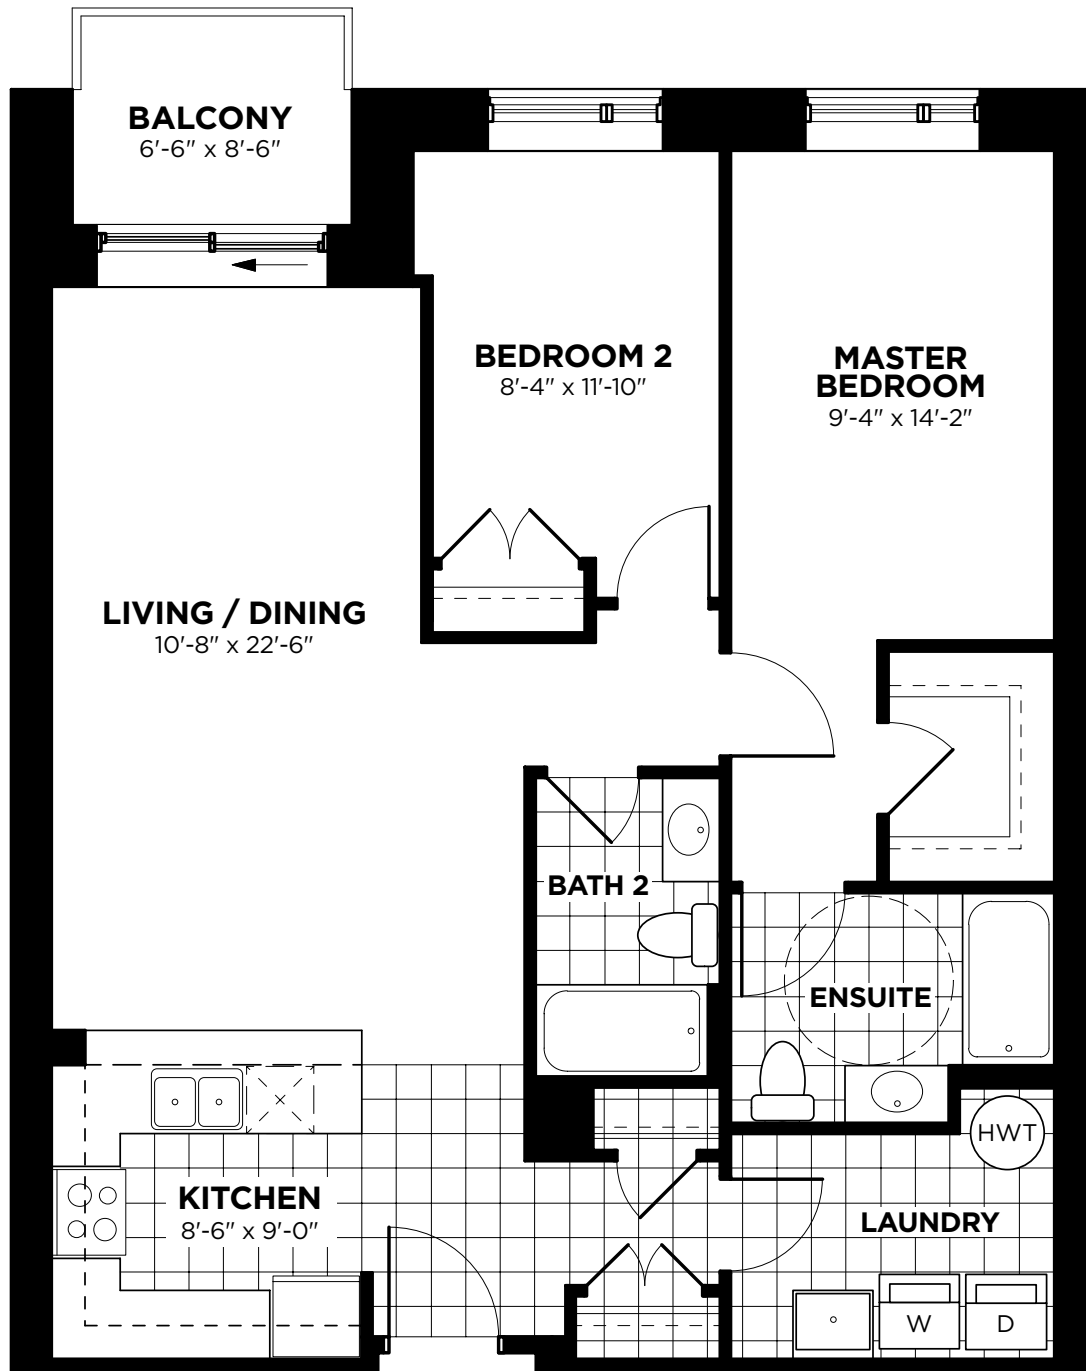

BIRCH

2B
1080 SQ.FT.
PLUS
55 SQ.FT. BALCONY

BIRCH

2B
1080 SQ.FT.
PLUS
55 SQ.FT. BALCONY

Bronte West CONDOMINIUMS

FLOOR 1

FLOORS 2-3

FLOORS 4-6