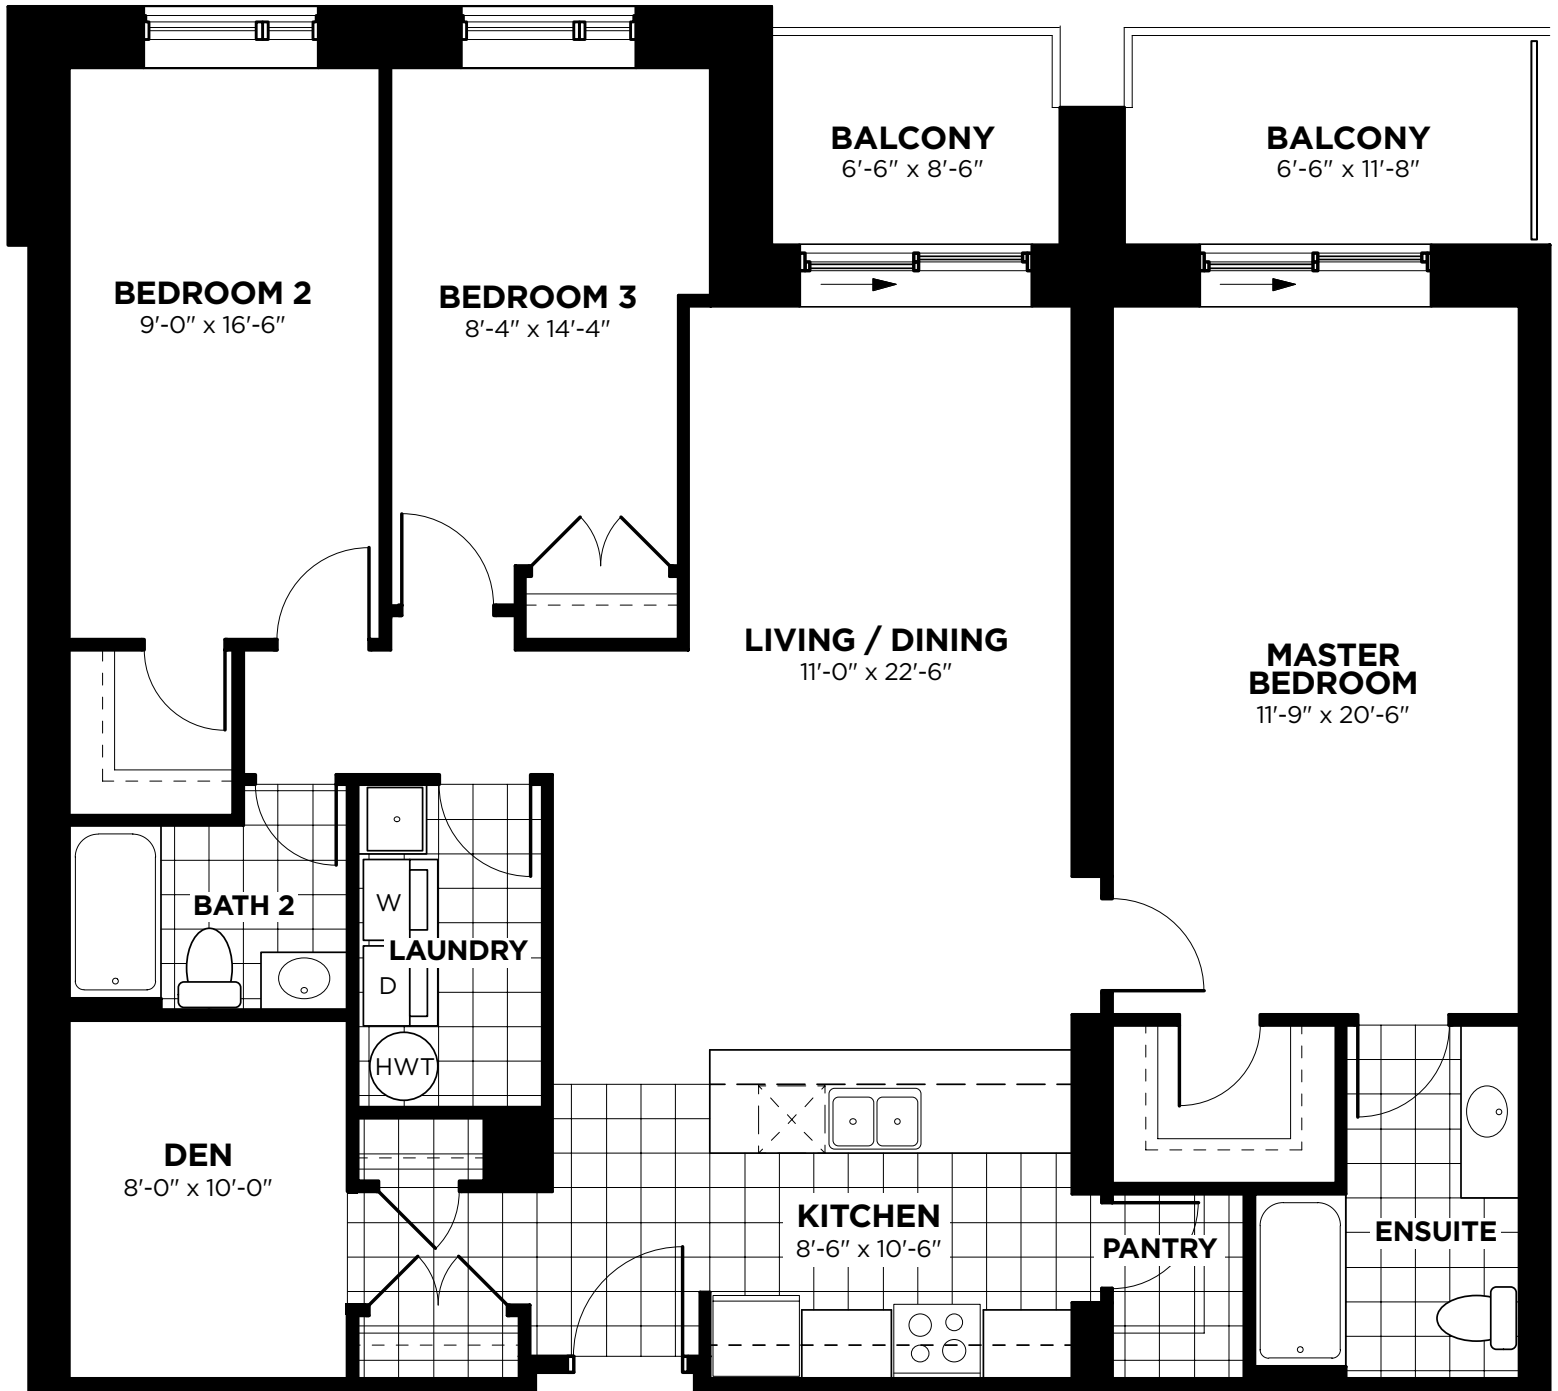

MAPLE

3B+D
1578 SQ.FT.

PLUS

55 SQ.FT. SMALL BALCONY
75 SQ.FT. LARGE BALCONY

MAPLE

3B+D
1578 SQ.FT.

PLUS

55 SQ.FT. SMALL BALCONY
75 SQ.FT. LARGE BALCONY

Bronte West CONDOMINIUMS

Specifications are subject to change without notice. Actual usable space may vary from stated floor area. All room dimensions shown are approximate. All renderings are artist's concept. E. & O. E.